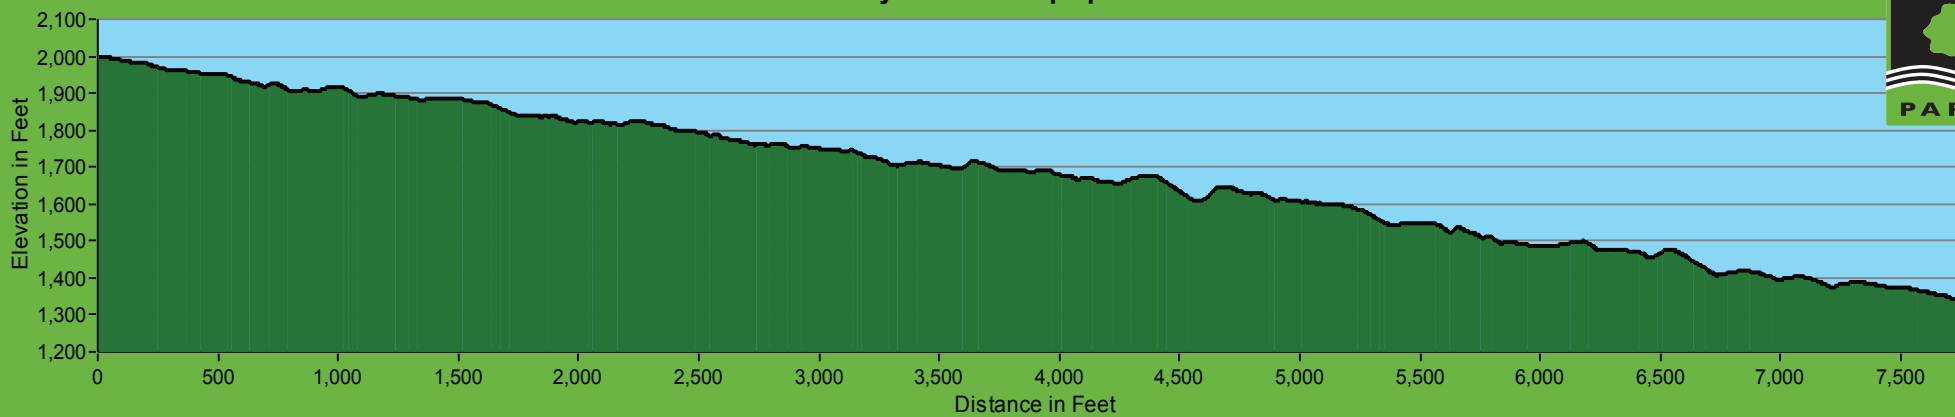

Huddart County Park - Chinquapin Trail Profile

659 Foot Elevation Change / Begins at Skyline Trail and ends at Dean Trail